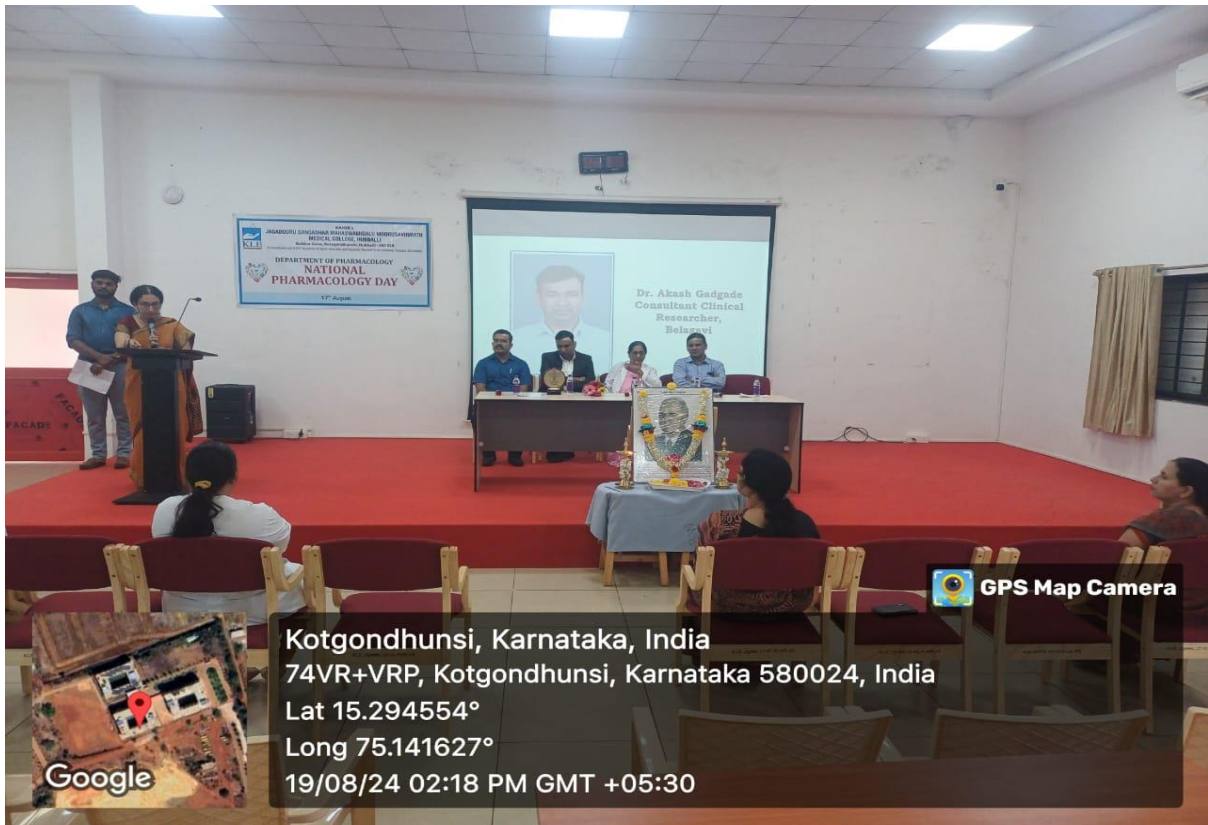

**KAHER's JAGADGURU GANGADHAR MAHASWAMIGALU
MOORUSAVIRMATH MEDICAL COLLEGE**
Kundagol Cross, Kotagondhunshi,
Hubballi-580028.

(A Constituent unit of KLE Academy of Higher Education & Research
(Deemed-to-be-University), Belagavi)

Website: <https://klejgmmmc.edu.in/> Email: infojgmmmc@kledeemeduniversity.edu.in

National Pharmacology Day Celebration (19th August 2024)

19.08.2024

**Guest Lecture on
"From Cradle to Twilight years: Prescribing with Precision"
By
Dr. Akash Gadgade**